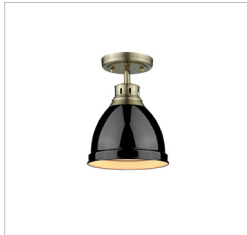

3602-FM AB-BK